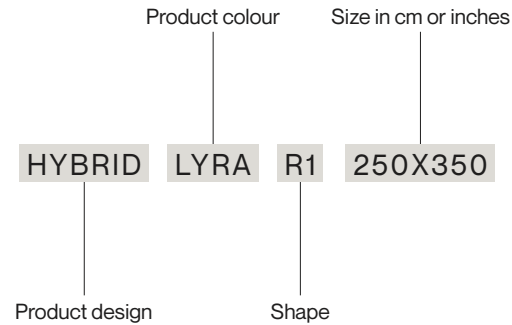

Available sizes and shapes

How to configure your 2TEC2 Rug

Check the overview table on the next page for the standard shapes / sizes available

Cm	Inches	 Rectangular (R)	 Stadium (S)	 Circle (C)	 Organic (O)
140 x 200 cm	55.12" x 78.74"	R1	S1		
180 x 240 cm	70.87" x 94.49"	R1	S1		O1
200 x 200 cm	78.74" x 78.74"	R1	S1		
200 x 250 cm	78.74" x 98.43"	R1	S1		
200 x 300 cm	78.74" x 118.11"	R1	S1		O1
200 x 350 cm	78.74" x 137.80"	R1	S1		
200 x 400 cm	78.74" x 157.48"	R1	S1		O1
250 x 250 cm	98.43" x 98.43"	R1 ●	S1 ●		
250 x 300 cm	98.43" x 118.11"	R1 ●	S1 ●		
250 x 350 cm	98.43" x 137.80"	R1 ●	S1 ●		O1 ●
250 x 400 cm	98.43" x 157.48"	R1 ●	S1 ●		
300 x 300 cm	118.11" x 118.11"	R1 ●	S1 ●		
300 x 350 cm	118.11" x 137.80"	R1 ●	S1 ●		O1 ●
300 x 400 cm	118.11" x 157.48"	R1 ●	S1 ●		O1 ●
350 x 350 cm	137.80" x 137.80"	R1 ●	S1 ●		
350 x 400 cm	137.80" x 157.48"	R1 ●	S1 ●		
400 x 400 cm	157.48" x 157.48"	R1 ●	S1 ●		
Ø 200 cm	Ø 78.74"			C1	
Ø 250 cm	Ø 98.43"			C1 ●	
Ø 300 cm	Ø 118.11"			C1 ●	
Ø 350 cm	Ø 137.80"			C1 ●	
Ø 400 cm	Ø 157.48"			C1 ●	

● With stitched seam - see p.40 for more information

Other size? Get in touch with our sales & support team: sales@2tec2.com